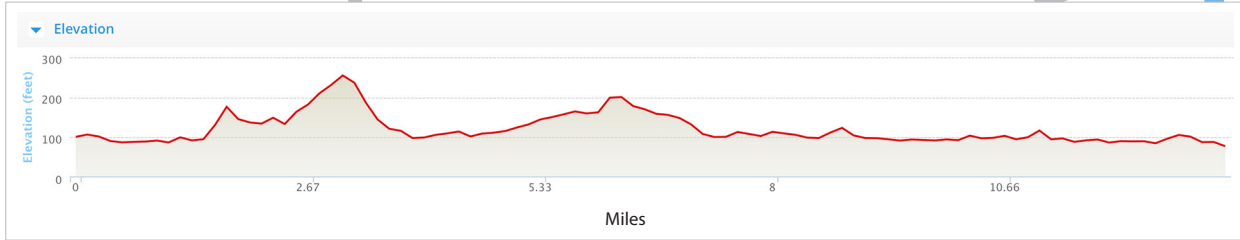

The Ikano Bank Robin Hood Half Marathon Route

Half Marathon Route	Water
Mile Markers	Lucozade Sport
Charity Cheering Point	Toilets